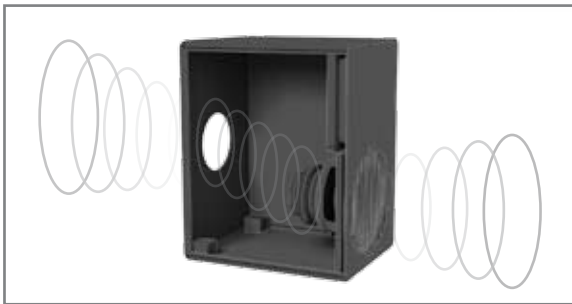

soundscience

rockus ^{3D}
speaker system 2.1

soundscience rockus™ 3D | 2.1 speaker system creates a personal home theater experience that brings the power and realism of 3D sound together with the clarity and accuracy of high-fidelity audio. 3Dsst™, soundscience's 3D technology, actively analyzes incoming stereo audio signals and intelligently places them into a 3D sound field. The results are a personal theater experience with realistic, immersive 3D soundscapes for your movies and games from 2.1 speakers - whether it's the impact of an explosion, the snap of a baseball whizzing by a player's face, or the thunder and fury of a videogame gunfight.

The rockus also features a dedicated music mode optimized for superb stereo sound reproduction, letting you hear your music with deep, visceral sub-bass and spacious, crisp mids and highs. soundscience puts 3D cinematic sound and high-fidelity music in its place: Your room.

rockus 3D | 2.1 speaker system

Active subwoofer with passive radiator technology:

1. passive radiator allows your sub to achieve deeper lows
2. internal resonance delivers multi-directional bass output
3. active woofer is the source of the rumble

Dual-mode system delivers a customized listening experience:

3D Theater Experience via proprietary 3D sst™

Music mode balances highs, mids and lows for clear reproduction of all types of music

Product features: