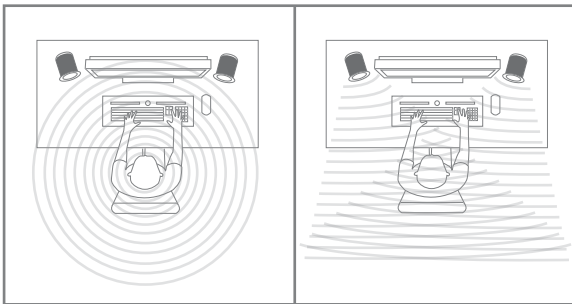

3D Theater Experience via proprietary 3D sst™

Music mode balances highs, mids and lows for clear reproduction of all types of music

Product features: