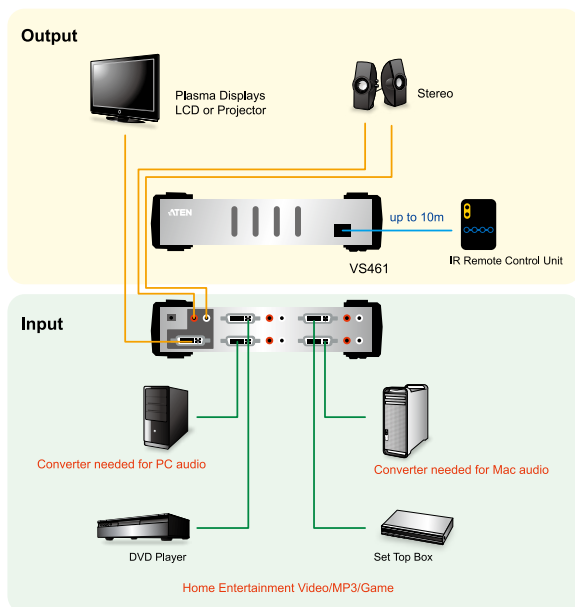

## 2/4-Port DVI Video Switch

The 2-port VS261 and 4-port VS461 chart a revolutionary new direction in multimedia functionality by combining a Single Link DVI video switch with stereo quality audio. Now you can easily switch between the digital video and audio output of 2/4 digital devices (such as DVD players or computers), and enjoy it on a single DVI display and set of speakers. Conveniently switch between DVI input sources using pushbuttons located on the unit's front panel or sit back and use the IR remote control.

The VS261 / VS461 improves upon previous designs by supporting Single Link DVI (Digital Video Interface), providing superior video quality up to 1920 x 1200. DVI supports both digital video input (flat panel displays, data projectors, plasma displays, digital TVs and set-top boxes) and analog video input (traditional monitors and TVs) and analog audio input (traditional monitors and TVs)

### Features

- Displays the video output of two or four digital devices (e.g., DVD player, computer) on a single DVI display device
- Fully compliant with DVI-Digital and DVI-Analog
- Audio-enabled
- Quick and easy switching via front panel pushbuttons or IR remote control
- Superior video quality – up to 1920 x 1200
- DDC, DDC2, DDC2B compatible
- Stackable design
- Supports PCs and Macs
- HDCP Compatible