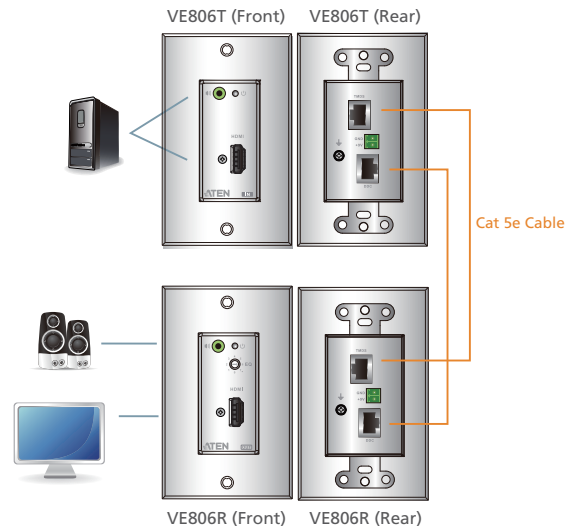

VE806

HDMI Over Cat 5 Extender Wall Plate

- The VE806 HDMI Over Cat 5 Extender Wall Plate extends HDMI and audio signals up to 60m using Cat 5e cable. It supports popular wide screen formats and ensures excellent video quality over long distance transmissions. The VE806 combination can further extend the distance or multiply sources/displays.

The VE806 can be powered at either the Transmitter or Receiver side, and uses a second Cat 5e cable to transmit the power signal. The VE806's compact wall plate design does away with bulky cables and allows a neat and convenient installation. It is an ideal solution for function rooms, museums and any environment that requires equipment or cabling to be kept hidden from public view.

Features

- Uses two Cat 5e cables to connect the local and remote units – one to transmit video and audio; and another for power*
- Remotely powered from either the Transmitter or Receiver side**
- Extends the distance between HDMI source and HDMI display
- Superior video quality – up to 1080p@60Hz (40m), 1080i@60Hz (60m)
- HDMI (3D, Deep Color); HDCP Compatible
- 8 segment equalization adjustment switch optimizes display quality
- Supports wide screen formats
- Supports hot-plugging
- Decora type design is easily configurable to fit various wall plates
- LED indication of power sources / connection status
- Supports stereo audio
- Built-in 8KV/15KV ESD protection
- Easy installation
- Wall mountable type for a neat and cleaner installation
- Plug-and-play – no software installation required

Note:

*The second Cat 5e cable connection is required to remotely power on either the Transmitter or Receiver.

**A power adapter is provided with this package, and can be used at either the Transmitter or Receiver side, which in turn remotely powers the other unit.