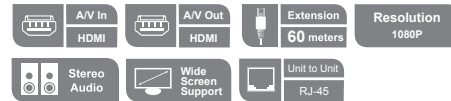

The VE806 can be powered at either the Transmitter or Receiver side, and uses a second Cat 5e cable to transmit the power signal. The VE806's compact wall plate design does away with bulky cables and allows a neat and convenient installation. It is an ideal solution for function rooms, museums and any environment that requires equipment or cabling to be kept hidden from public view.

Features

- Uses two Cat 5e cables to connect the local and remote units – one to transmit video and audio; and another for power*
- Remotely powered from either the Transmitter or Receiver side**
- Extends the distance between HDMI source and HDMI display
- Superior video quality – up to 1080p@60Hz (40m), 1080i@60Hz (60m)
- HDMI (3D, Deep Color); HDCP Compatible
- 8 segment equalization adjustment switch optimizes display quality
- Supports wide screen formats
- Supports hot-plugging
- Decora type design is easily configurable to fit various wall plates
- LED indication of power sources / connection status
- Supports stereo audio
- Built-in 8KV/15KV ESD protection
- Easy installation
- Wall mountable type for a neat and cleaner installation
- Plug-and-play – no software installation required

Specification

Function		VE806T	VE806R
Connectors	Video In	1 x HDMI Type A Female (Black)	N/A
	Video Out	N/A	1 x HDMI Type A Female (Black)
	Audio In	1 x 3.5mm Stereo Jack (Green)	N/A
	Audio Out	N/A	1 x 3.5mm Stereo Jack (Green)
	DDC	1 x RJ-45 Female (Silver)	1 x RJ-45 Female (Silver)
	Power	1 x Terminal Block (Green)	1 x Terminal Block (Green)
	TMDS	1 x RJ-45 Female (Silver)	1 x RJ-45 Female (Silver)
LED	Power	1 (Green)	1 (Green)
	Link	1 (Amber)	1 (Amber)
Switch	EQ Switch	N/A	1x Knob
Video		1080p @ 60Hz (40 m), 1080i @ 60Hz (60 m)	
Power Consumption		DC 9V, 2.9W	DC 9V, 2.9W
Environment	Operation Temp.	0-50°C	
	Storage Temp.	-20-60°C	
	Humidity	0~80% RH, Non-condensing	
Physical Properties	Housing	Metal	
	Weight	0.17 kg	
	Dimensions (L x W x H)	10.41 x 4.40 x 4.00cm	