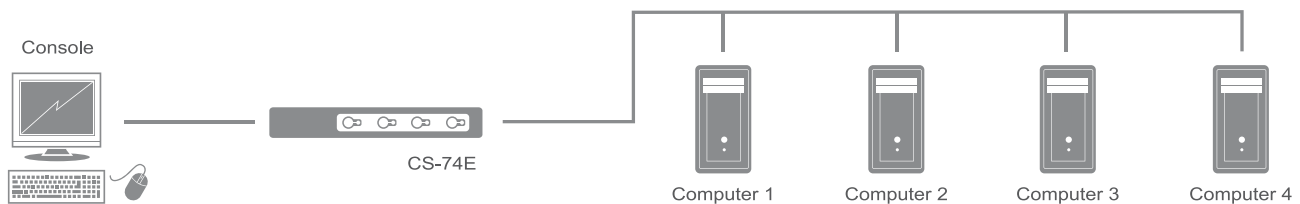

CS-72E/74E

master view™ 2/4 Port PS/2 KVM Switch

The CS-72E / CS-74E KVM (Keyboard, Video, Mouse) switch is a control unit that allows access to two (CS-72E) or four (CS-74E) computers from a single console (keyboard, monitor, and mouse). With its custom designed connectors, the CS-72E / CS-74E significantly reduces the number of ports required for a 2 or 4 port KVM switch. The design features a custom SPHD-15 male connector for the keyboard, video, and mouse, and SPHD-15 female connectors for the cables that connect the switch to the computers.

Rear View

Diagram

Features

- One console controls two/ four computers - Non-powered
- Logical connector layout - SPHD-15 connectors at rear panel for PC and console connections
- Supports Microsoft IntelliMouse and the scrolling wheel on most mice
- Easy to operate - Computer selection via push button switches or hotkeys
- Power on detection - automatically switching to the first powered on port
- Superior video quality - supports resolution of up to 2048 x 1536; DDC2B
- Auto scan function to monitor computer operation

Specifications

Function	CS-72E	CS-74E	
PC connections	2	4	
Computer Port Selection	Hotkey & Push Button	Hotkey & Push Button	
Connectors	Console	1 x SPHD-15 Male (Yellow)	
	K/B		
	Video		
	Mouse		
Computers	K/B	2 x SPHD-15 Female (Yellow)	4 x SPHD-15 Female (Yellow)
	Video		
	Mouse		
Power	1 (Spare) x DC Jack	1 x DC Jack	
LEDs	2 (Green)	4 (Green)	
Emulation	K/B & Mouse PS/2		
VGA Resolution	2048 x 1536@60Hz, DDC2B		
Operating temperature	0°-50° C		
Storage temperature	-20°-60° C		
Humidity	0~80% RH, NC		
Scan Interval	5 seconds		
Power Consumption	DC 9V, 0.9W	DC 9V, 1.35W	
Housing	Metal		
Weight	0.316 kg	0.488 kg	
Dimensions	12.5 x 8.15 x 2.5 cm	20 x 8.15 x 2.5 cm	