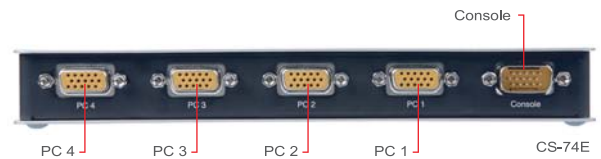

CS-72E/74E

master view™ 2/4 Port PS/2 KVM Switch

The CS-72E / CS-74E KVM (Keyboard, Video, Mouse) switch is a control unit that allows access to two (CS-72E) or four (CS-74E) computers from a single console (keyboard, monitor, and mouse). With its custom designed connectors, the CS-72E / CS-74E significantly reduces the number of ports required for a 2 or 4 port KVM switch. The design features a custom SPHD-15 male connector for the keyboard, video, and mouse, and SPHD-15 female connectors for the cables that connect the switch to the computers.

Rear View

Diagram

Features

- One console controls two/ four computers - Non-powered
- Logical connector layout - SPHD-15 connectors at rear panel for PC and console connections
- Supports Microsoft IntelliMouse and the scrolling wheel on most mice
- Easy to operate - Computer selection via push button switches or hotkeys
- Power on detection - automatically switching to the first powered on port
- Superior video quality - supports resolution of up to 2048 x 1536; DDC2B
- Auto scan function to monitor computer operation

Specifications

Function	CS-72E	CS-74E	
PC connections	2	4	
Computer Port Selection	Hotkey & Push Button	Hotkey & Push Button	
Connectors	Console	1 x SPHD-15 Male (Yellow)	
	K/B		
	Video		
	Mouse		
Computers	K/B	2 x SPHD-15 Female (Yellow)	4 x SPHD-15 Female (Yellow)
	Video		
	Mouse		
Power	1 (Spare) x DC Jack	1 x DC Jack	
LEDs	2 (Green)	4 (Green)	
Emulation	K/B & Mouse PS/2		
VGA Resolution	2048 x 1536@60Hz, DDC2B		
Operating temperature	0°-50° C		
Storage temperature	-20°-60° C		
Humidity	0~80% RH, NC		
Scan Interval	5 seconds		
Power Consumption	DC 9V, 0.9W	DC 9V, 1.35W	
Housing	Metal		
Weight	0.316 kg	0.488 kg	
Dimensions	12.5 x 8.15 x 2.5 cm	20 x 8.15 x 2.5 cm	