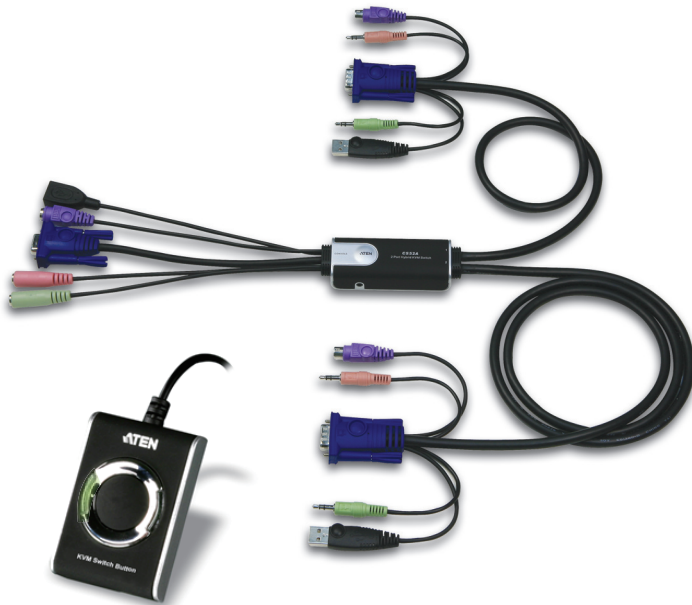

CS52A

2-Port Hybrid KVM Switch with Audio

Diagram

Console PS/2, USB	Computers PS/2, USB	OS Support Win, Linux, FreeBSD	Audio Mic. & Speaker
Non-Powered	Multi-function mice	NEW OS Support Vista	

Features

- One console (monitor, PS/2 keyboard, and USB mouse) controls two computers
- Remote port selection switch for convenient switch placement
- Supports multi-function mice
- USB 2.0 connector for USB peripheral sharing
- Audio (microphone and speaker) enabled -full bass response provides a rich experience for 2.1 surround sound systems
- Independent switching of the KVM and Audio focus- one computer can have the KVM focus while the other has the audio focus
- Superior video quality- up to 2048 x 1536; DDC2B
- Auto Scan function to monitor computer operation
- Non-powered

Specifications

Function		CS52A	
Computer Connections		2	
Port Selection		Hotkey, Pushbutton	
Connectors	Console Ports	Keyboard	1 x 6-pin Mini-DIN Female (Purple)
		Video	1 x HDB-15 Female (Blue)
		Mouse	1 x USB Type A Female (Black)
		Speaker	1 x Mini Stereo Jack Female (Green)
		Microphone	1 x Mini Stereo Jack Female (Pink)
	KVM Ports	Keyboard	2 x 6-pin Mini-DIN Male (Purple)
		Video	2 x HDB-15 Male (Blue)
		Mouse	2 x USB Type A Male (Black)
		Speaker	2 x Mini Stereo Plug Male (Green)
		Microphone	2 x Mini Stereo Plug Male (Pink)
Remote Switch		1 x Mini Stereo Jack	
Switches	Port	1 x Pushbutton	
LEDs	Selected	2 (Green)	
Cable	Console	0.15m	
Length	Computers	0.6m, 1.2m	
	Emulation	Keyboard	PS/2
Video		2048 x 1536; DDC2B	
Scan Interval		3, 5, 10, 20 Seconds	
Environment	Operating Temp.	0-50°C	
	Storage Temp.	-20-60°C	
	Humidity	0 - 80% RH, Non-condensing	
Physical Properties	Housing	Plastic	
	Weight	0.41 kg	
	Dimensions (L x W x H)	8.45 x 3.40 x 2.13 cm	

* The specifications and pictures are subject to change without notice.