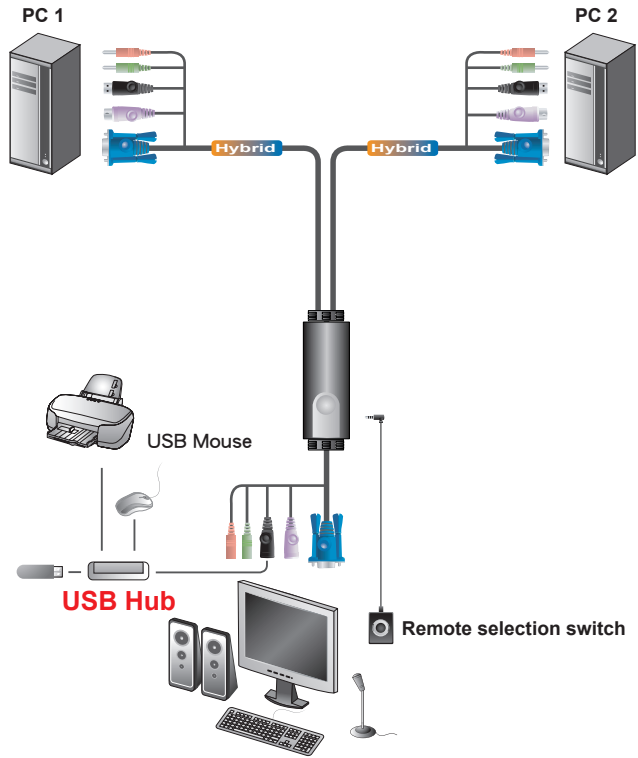

CS52A

2-Port Hybrid KVM Switch with Audio

Diagram

Console PS/2, USB	Computers PS/2, USB	OS Support Win, Linux, FreeBSD	Audio Mic. & Speaker
Non-Powered	Multi-function mice	NEW OS Support Vista	

Features

- One console (monitor, PS/2 keyboard, and USB mouse) controls two computers
- Remote port selection switch for convenient switch placement
- Supports multi-function mice
- USB 2.0 connector for USB peripheral sharing
- Audio (microphone and speaker) enabled -full bass response provides a rich experience for 2.1 surround sound systems
- Independent switching of the KVM and Audio focus- one computer can have the KVM focus while the other has the audio focus
- Superior video quality- up to 2048 x 1536; DDC2B
- Auto Scan function to monitor computer operation
- Non-powered

Specifications

Function		CS52A	
Computer Connections		2	
Port Selection		Hotkey, Pushbutton	
Connectors	Console Ports	Keyboard	1 x 6-pin Mini-DIN Female (Purple)
		Video	1 x HDB-15 Female (Blue)
		Mouse	1 x USB Type A Female (Black)
		Speaker	1 x Mini Stereo Jack Female (Green)
		Microphone	1 x Mini Stereo Jack Female (Pink)
	KVM Ports	Keyboard	2 x 6-pin Mini-DIN Male (Purple)
		Video	2 x HDB-15 Male (Blue)
		Mouse	2 x USB Type A Male (Black)
		Speaker	2 x Mini Stereo Plug Male (Green)
		Microphone	2 x Mini Stereo Plug Male (Pink)
Remote Switch		1 x Mini Stereo Jack	
Switches	Port	1 x Pushbutton	
LEDs	Selected	2 (Green)	
Cable	Console	0.15m	
Length	Computers	0.6m, 1.2m	
	Emulation	Keyboard	PS/2
Video		2048 x 1536; DDC2B	
Scan Interval		3, 5, 10, 20 Seconds	
Environment	Operating Temp.	0-50°C	
	Storage Temp.	-20-60°C	
	Humidity	0 - 80% RH, Non-condensing	
Physical Properties	Housing	Plastic	
	Weight	0.41 kg	
	Dimensions (L x W x H)	8.45 x 3.40 x 2.13 cm	

* The specifications and pictures are subject to change without notice.