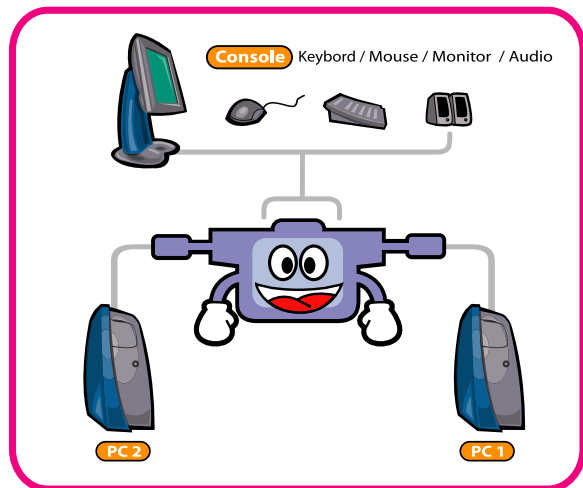

PETITE™ Support Audio Speaker!

2 Port KVM Switch

Control 2 computers from a single PS/2 console

The Ultimate in KVM Convenience!

- Built-in 4' cables makes installation a cinch!
- Hotkey port switching
- Easy installation and no software required; connecting the cables to the computers is all it takes

Model: **CS-62A**

Features

- Speaker enabled
- Hot pluggable
- Superior video quality - up to 2048 x1536; DDC2B
- LED display for easy status monitoring
- Keyboard and mouse emulation for error free PC booting
- Auto scanning

Specifications:

Computer connections	2
Port Selection (KVM)	HotKey
Port Selection (USB Devices)	N/A
LEDs	On Line N/A
	Selected 2 x Green @ Top
Console Connectors	Keyboard 1 x Mini-DIN-6 F (Purple)
	Mouse 1 x Mini-DIN-6 F (Green)
	Video 1 x HDB-15 F (Blue)
	Audio Earphone Jack(M)
CPU Connectors	Keyboard 2 x Mini-DIN-6 F (Purple)
	Mouse 2 x Mini-DIN-6 F (Green)
	VGA 2 x HDB-15 M (Blue)
	Audio Earphone Jack(F)
Power	N/A
Scan Interval	3, 5, 10, 20 seconds
VGA	2048 x1536, DDC2B
Power consumption	N/A
Enclosure	Plastic
Weight	410 g
Dimensions	120 x 49.5 x 25mm